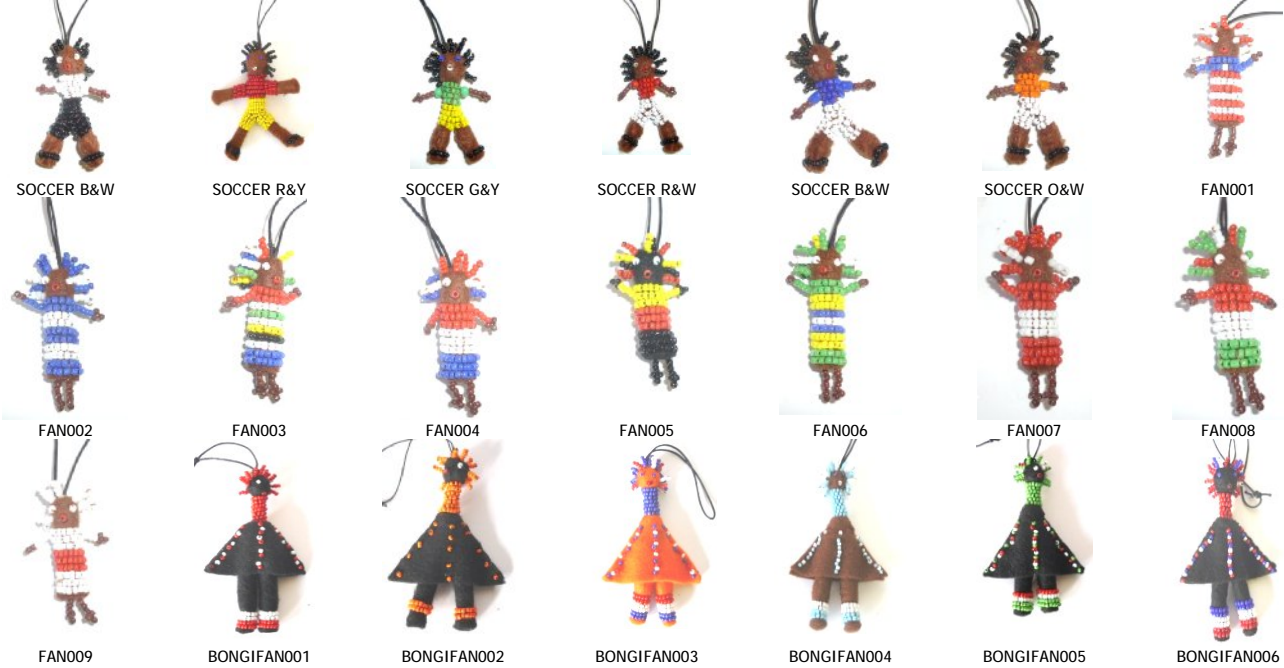

AMA039
Baby angels cell
phone 3cm

KHUMBUSOCCER
Soccer dollies keyrings
10cm

Order lead time: 4 - 6 wks. Colours and sizes will vary.

AMADOLLIES CATALOGUE

KUNYE 2010 SOCCER PLAYERS – COUNTRY FLAGS & UNIFORMS COLOURS

DOLLS FROM ZULULAND – THE BAT SHOP & AFRICAN ART CENTRE

BC010 Zulu Fertility Dolls
 BC011 Zulu Fertility Doll w/ Hat

BC013 Available in 2 sizes
 BC013A Fertility Dollies
 S 14cmH
 L 21cmH

BC012A S BC012B M BC012C L
 Felt Dolls. Felt colour will vary.
 14-26cm H 40 – 60g

AMA004 L AMA005 S
 Mascot doll 6-9cm H 20g

GIANT ZULU DOLL
 Giant Traditional Zulu doll, museum-quality.
 Each is individual artpiece and varies in
 sizes from 65 – 120cm

BC016A S 37cm H BC016B M 50cm H
 BC016A L 62cm H
 Traditional museum-quality Zulu beadcloth
 doll on plinth.