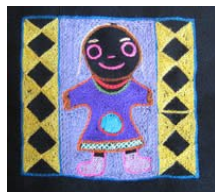

Gecko FS114

Fish FS115

Monkey FS116

Abstract FS117

Woman & pot  
FS200

Child FS201

Soccer FS202

Woman & Baby  
FS203

Portrait FS204

Zulu Man FS205

African Face  
FS206

Square Frame Tapestries – Small (16x16cm) and Medium (32.5x32.5cm)

Elephant FS301

Zebra FS302

African cows FS303

African hut FS304

Soccer FS305

Rural scene FS306

Doll FS307

Faces FS308

Woman & Baby FS309

African Wildlife FS310

Doll Keyring FS300

Fancy Stitch is a group of women based in Northern Kwazulu-Natal who hand-stitch each individual item with a high level of quality and skill. Located in the Lembombo mountains in Ingwavuma, Fancy Stitch helps support over 400 participating women. Sizes of keyrings approx 8x4cm; sizes, colours and design will vary. For more information, visit [www.fancy.org.za](http://www.fancy.org.za)