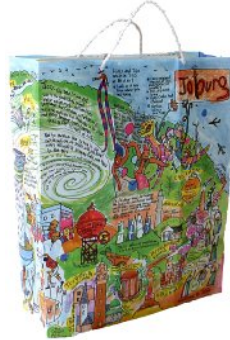

Get that Soweto Style Bag  
 UJ-STYLEBAG

Coin purses & cosmetic pouch UJ-COIN, UJ-COSMETIC

Get that Soweto Style T-shirts  
 UJ-STYLESHIRT

UJ-SPORTY  
 Soweto sporty hat in red

Get that Soweto Style! DL Postcards  
 UJ-DLPOSTSOW

Soweto Bag - front

Soweto Bag - back

Joburg Bag - front

Joburg bag - back

Underground Jozi is a partnership including Andrew Lindsay of Spaza Art Gallery, Sanza Tshabalala and Tamiko Sher of Johannesburg. The map highlights things to see and do in inner city Johannesburg and Soweto.