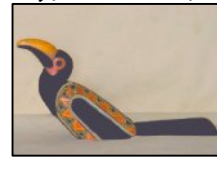

OWL
XS,S,M

RHINO
XS,S,M,L,XL

WARTHOG
XS,S,M,L

ZEBRA
XS,S,M,L,XL

AFRICAN WOMAN
shoulder XS,S,M,XL

AFRICAN WOMAN
Tall XS,S,M,XL

Ceramic Animals – Ebony (Black/Dark Blue), Colour (with orange/blue), Platinum, Gold

ANTELOPE ebony
XS,S,M,L,XL

ELEPHANT ebony
XS,S,M,L,XL

GIRAFFE ebony
XS,S,M,L,XL

GUINEA FOWL ebony
XS,S,M,L,XL

HORNBILL ebony
XS,S,M,L,XL

RHINO ebony
XS,S,M,L,XL

WARTHOG ebony
XS,S,M,L,XL

AFRICAN WOMAN
Shoulder ebony
XS,S,M,XL

AFRICAN WOMAN
tall ebony
XS,S,M,XL

ANTELOPE colour
XS,S,M,L,XL

ELEPHANT colour
XS,S,M,L,XL

GIRAFFE colour
XS,S,M,L,XL

GUINEA FOWL colour
XS,S,M,L,XL

RHINO colour
XS,S,M,L,XL

AFRICAN WOMAN
tall colour
XS,S,M,XL

WARTHOG colour
XS,S,M,L,XL

HORNBILL colour
XS,S,M,L,XL

AFRICAN WOMAN
Shoulder colour
XS,S,M,XL

GIANT TORTOISE colour
S 6.5kg

ZEBRA platinum

Giraffe carved
L, XL

Elephant in Gold, Platinum finishes

Hornbill House Ceramics are each and painted by hand. Optional finishes in glaze, oxide, ebony, colour, gold, platinum and carved (limited). Sizes range from 6x7cm XS, S, M, L, and XL. Allow 6 – 8 weeks for delivery. Hornbill House is based in the Western Cape and specialises in hand-made ceramics of high quality. www.hornbillhouse.co.za.