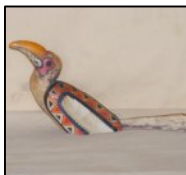

OWL
XS,S,M

RHINO
XS,S,M,L,XL

WARTHOG
XS,S,M,L

ZEBRA
XS,S,M,L,XL

AFRICAN WOMAN
shoulder XS,S,M,XL

AFRICAN WOMAN
Tall XS,S,M,XL

Ceramic Animals – Ebony (Black/Dark Blue), Colour (with orange/blue), Platinum, Gold

ANTELOPE ebony
XS,S,M,L,XL

ELEPHANT ebony
XS,S,M,L,XL

GIRAFFE ebony
XS,S,M,L,XL

GUINEA FOWL ebony
XS,S,M,L,XL

HORNBILL ebony
XS,S,M,L,XL

RHINO ebony
XS,S,M,L,XL

WARTHOG ebony
XS,S,M,L,XL

AFRICAN WOMAN
Shoulder ebony
XS,S,M,XL

AFRICAN WOMAN
tall ebony
XS,S,M,XL

ANTELOPE colour
XS,S,M,L,XL

ELEPHANT colour
XS,S,M,L,XL

GIRAFFE colour
XS,S,M,L,XL

GUINEA FOWL colour
XS,S,M,L,XL

RHINO colour
XS,S,M,L,XL

AFRICAN WOMAN
tall colour
XS,S,M,XL

WARTHOG colour
XS,S,M,L,XL

HORNBILL colour
XS,S,M,L,XL

AFRICAN WOMAN
Shoulder colour
XS,S,M,XL

GIANT TORTOISE colour
S 6.5kg

ZEBRA platinum

Giraffe carved
L, XL

Elephant in Gold, Platinum finishes

Hornbill House Ceramics are each and painted by hand. Optional finishes in glaze, oxide, ebony, colour, gold, platinum and carved (limited). Sizes range from 6x7cm XS, S, M, L, and XL. Allow 6 – 8 weeks for delivery. Hornbill House is based in the Western Cape and specialises in hand-made ceramics of high quality. www.hornbillhouse.co.za.