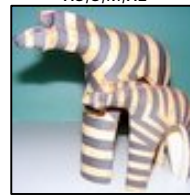

HORNBILL HOUSE

Ceramic Animals – Oxide (white), Glaze (brown) Finish

ANTELOPE
XS,S,M,L,XL

ELEPHANT
XS,S,M,L,XL

GIRAFFE
XS,S,M,L,XL

GUINEA FOWL
XS,S,M,L,XL

HORNBILL
XS,S,M

NGUNI – oxide only
XS,S,M,L,XL

OWL
XS,S,M

RHINO
XS,S,M,L,XL

WARTHOG
XS,S,M,L

ZEBRA
XS,S,M,L,XL

AFRICAN WOMAN
shoulder XS,S,M,XL

AFRICAN WOMAN
Tall XS,S,M,XL

Ceramic Animals – Ebony (Black/Dark Blue), Colour (with orange/blue), Platinum, Gold

WARTHOG colour
XS,S,M,L,XL

HORNBILL colour
XS,S,M,L,XL

AFRICAN WOMAN
Shoulder colour
XS,S,M,XL

GIANT TORTOISE colour
S 6.5kg

ZEBRA platinum

Giraffe carved
L, XL

Elephant in Gold, Platinum finishes

Hornbill House Ceramics are each and painted by hand. Optional finishes in glaze, oxide, ebony, colour, gold, platinum and carved (limited). Sizes range from 6x7cm XS, S, M, L, and XL. Allow 6 – 8 weeks for delivery. Hornbill House is based in the Western Cape and specialises in hand-made ceramics of high quality. www.hornbillhouse.co.za.