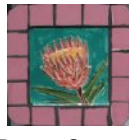

Protea Coaster
PPCK-P