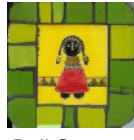

Doll Coaster
PPCK-D