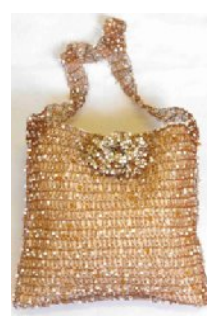

## USISI CRAFT

Beaded hope  
 US535 38Wx24H

Beaded dream  
 US551 44Wx18H

Beaded peace  
 US538 40Wx18H

Beaded joy  
 US536 20Wx24H

Beaded love  
 US537 30Wx18H

Beaded inspire  
 US554 40Wx18H

Small Button Bag  
 US610 15Hx15Wx2D

Imfibinga Bag  
 US56120Hx20Wx2D

Box Handbag  
 US621 17Hx15Wx3D

Beaded Loop Bag  
 US633 15Hx15Wx3D

Wire Crochet Flower  
 US638 20Hx20Wx2D

Button Handbag  
 US612 20Hx20Wx3D

Scooby Bracelet US20 Scooby wire wrapped around wire with beads 8cm diameter, 4cm wide  
 Colours L to right; Ocean, Sunset, African, B&W

Scooby Single Bracelets – leather & Scooby wire; colours L to R purple, green, blue, black, turquoise, yellow, lime green, pink, brown, red, rust, orange

Imfibinga Heart Brooch  
 US106 6x6cm

Crochet Wire Angel  
 US15 6Hx5W