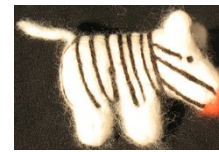

N-ELEPHANT1

N-GIRAFFE

N- TORTOISE *

N-ELEPHANT2

N-ZEBRA *

N-LILY2

N-BUNNY

N-CAT

N-WHALE

N-BIRD

N-ANGEL

N- ROSE

N-PROTEA

N-SNAIL

N-BUTTERFLY

N-CROCODILE *

N-MOUSE

N-DOLL *

* Indicates items that can be done with cell phone cords. Colours, shapes and sizes may vary – approx. 4x3cm.

NUNO PETS

Zebra
 MZS-ND, MZM-ND, MZL-ND

Crocodile
 McS-ND, McM-ND,
 McL-ND

Owl
 MOS-ND, MOM-ND, MOL-ND